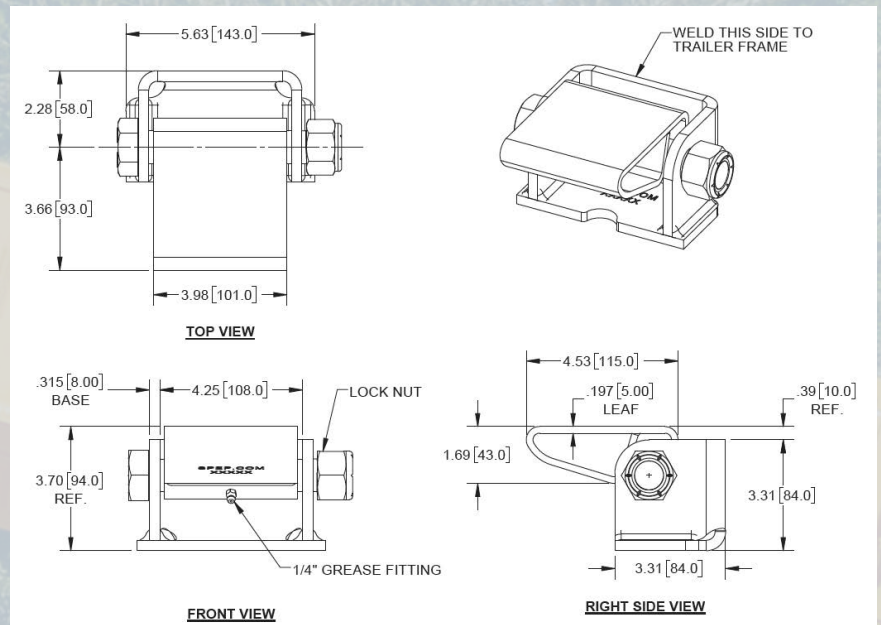

Technical Details

Part No.	Material	Finish
H3032	steel	mill

VISIT: DEXTER-DISTRIBUTION.COM

CALL US: 1-877-973-3632